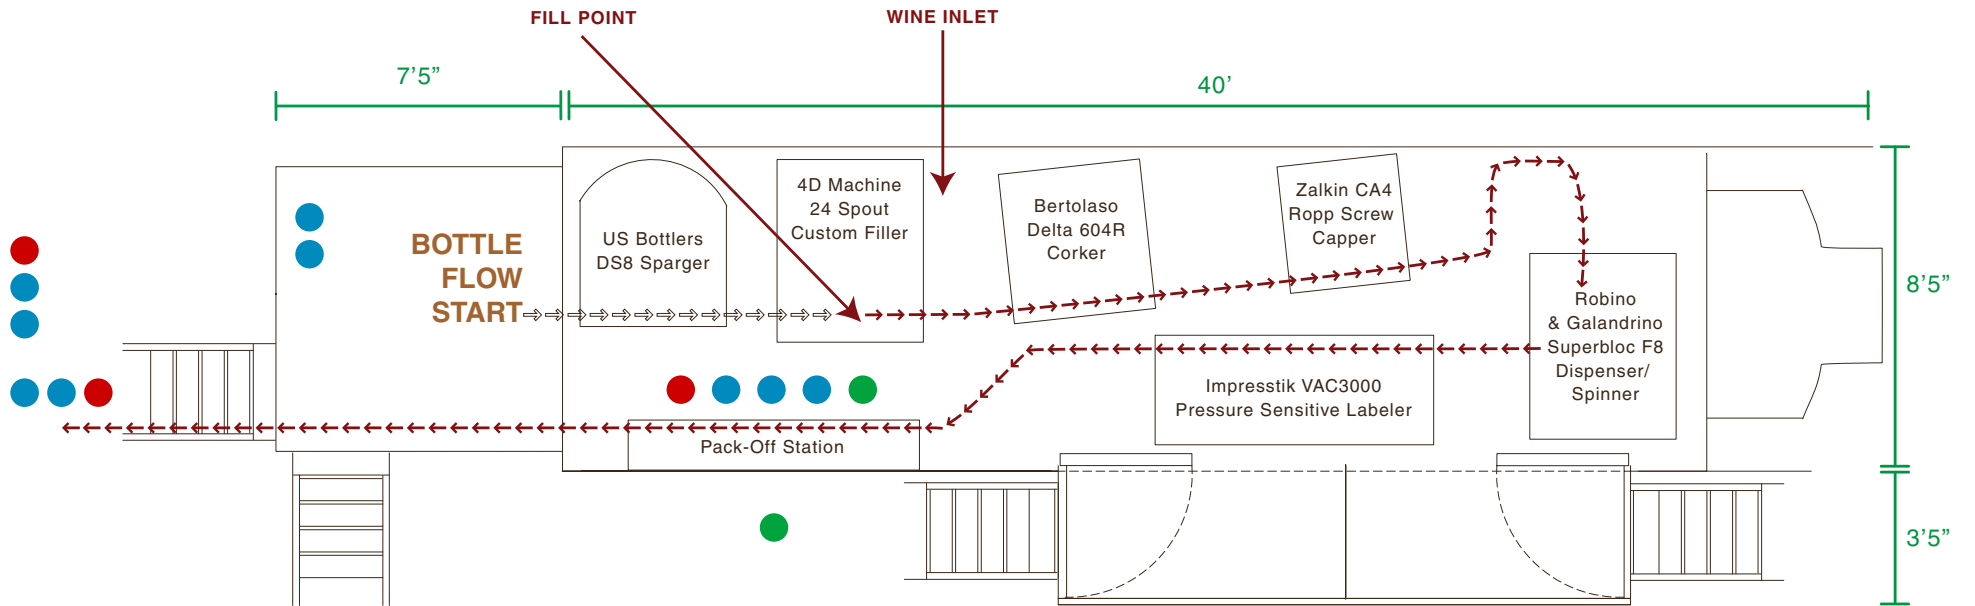

BOTTLING LINE 3

CREW REQUIREMENTS

- standard package (9)
- additional crew for 6 packs (12)
- additional crew for laydown 6 packs (14)